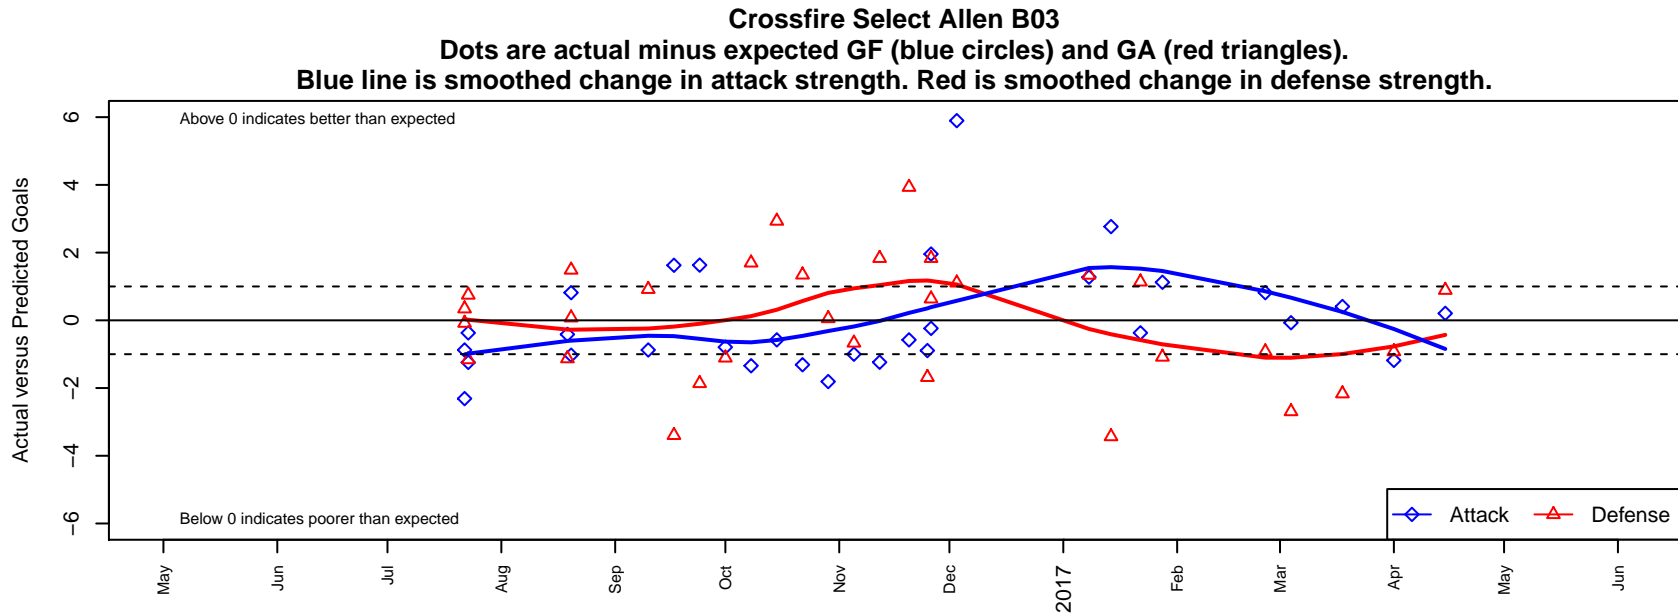

## Crossfire Select Allen B03

Crossfire Select SC  
 Redmond, WA  
 B03 total strength=1030  
 attack=3.57 defense=1.38  
 fall league = NPSL Div 1 (03) U14  
 spr league = Spr NPSL (03) Div 1 U14

alt names used:  
 Crossfire Select B03 Allen  
 Crossfire Select B03 Allen  
 Crossfire Select B03 Allen  
 Crossfire Select – B03–Allen  
 CFS B03 – Gold – Allen

**attack and defense variance (black dot)  
relative to other teams  
and top 10 in region**

**attack and defense rating  
relative to others at age  
and all opponents in last 13 months**

**Performance relative to 13 month average**