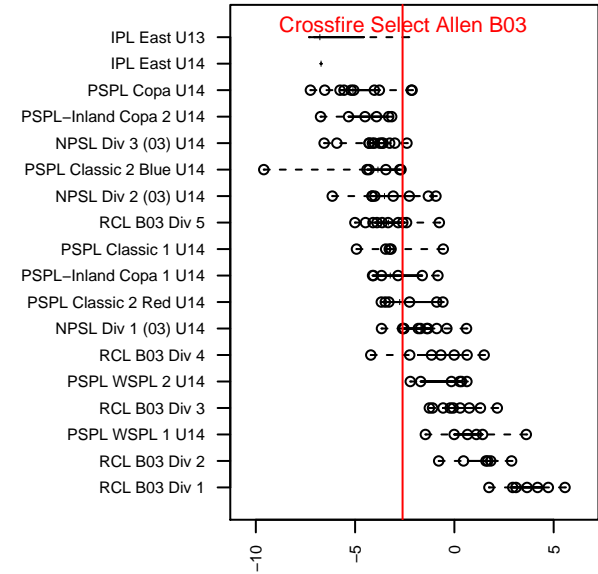

## Crossfire Select Allen B03

Crossfire Select SC  
 Redmond, WA  
 B03 total strength=1030  
 attack=3.57 defense=1.38  
 fall league = NPSL Div 1 (03) U14  
 spr league = Spr NPSL (03) Div 1 U14

alt names used:  
 Crossfire Select B03 Allen  
 Crossfire Select B03 Allen  
 Crossfire Select B03 Allen  
 Crossfire Select – B03–Allen  
 CFS B03 – Gold – Allen

Venues played:  
 2016 Crossfire Select U14 Gold  
 2016 Xtreme Cup BU14 Gold  
 2016 NPSL Division 1 (03) U14  
 2016 Cranberry Cup U14  
 2016 Founders Cup B03 Div A  
 2016 Spr NPSL (03) Division 1 U14

**attack and defense variance (black dot)  
relative to other teams  
and top 10 in region**

**attack and defense rating  
relative to others at age  
and all opponents in last 13 months**

**Performance relative to 13 month average**